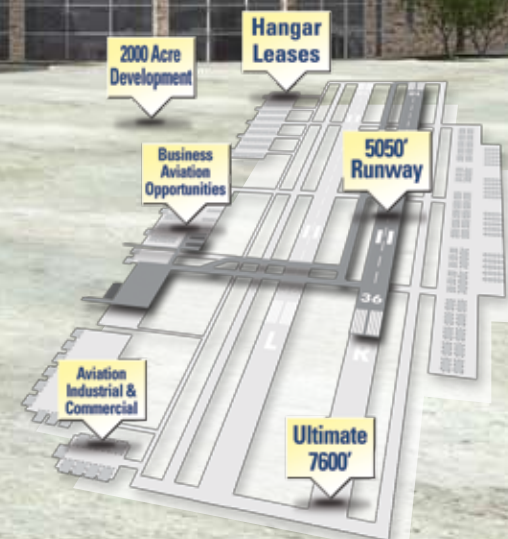

## Airport Amenities

Uniquely positioned as a gateway to Houston and the Energy Corridor, Houston Executive Airport is the newest business aviation airport in the country.

Business and commercial industry benefit from the airport's location with access to air, on-site rail and interstate transportation.

- 5050' runway (Ultimate 7600')
- Parallel taxiway
- Jet A, 100LL Fuel Volume Discounts
- Portable Ground Cooling
- Quick Turns
- WSI Pilot Brief
- New terminal (2007) with state-of-the-art accoutrements.

- Conventional Hangar Space Available
- T-Hangar Space
- Build To Suit!
- Unmatched land lease opportunities
- Long Term Land Leases for Aviation, Industrial & Commercial Development

*Facility Under Construction*